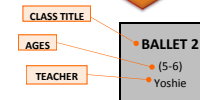

## FEBRUARY 2012 - JUNE 2012

**CS - LSA 1** = ColorSoundation "Let's Sing Along 1"

**CS - LSA 2** = ColorSoundation "Let's Sing Along 2"

**CS - LRT 1** = ColorSoundation "Let's Read Together 1"

**CS - LRT 2** = ColorSoundation "Let's Read Together 2"

**CS - LPK 1** = ColorSoundation "Let's Play Keyboard" 1

**CS - LPK 2** = ColorSoundation "Let's Play Keyboard" 2

08.06.10

	TUE	WED	THU	FRI	SAT
<b>3</b>					<b>9</b>
3:15					9:15
3:30					9:30
3:45	<b>CS - LSA 1</b> (3+) Mayumi				9:45
4:15					<b>10</b>
4:30					10:15
4:45					10:30
<b>4</b>					10:45
5:15					<b>11</b>
5:30					11:15
5:45					11:30
<b>5</b>					11:45
6:15					<b>12</b>
6:30					12:15
6:45					12:30
<b>6</b>					12:45
7:15					<b>1</b>
7:30					1:15
7:45					1:30
					1:45
					<b>2</b>
					2:15

JP = class is taught in Japanese

KEY

Please Note: Teacher and Class Schedule are subject to change.

**\*Updated: Jan 1st 2012**